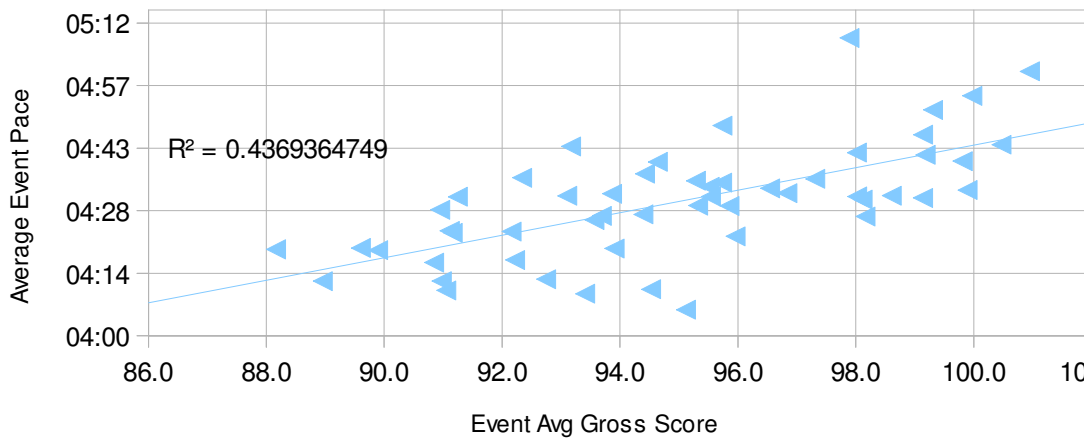

Summary

Gross Score vs Pace
Division Summaries - 11 Weeks

+3 Strokes = + 7 Minutes on Pace
Div 1 = 98.8 Gross @ 4:41

Divisions 1-5 Gross Score vs Pace

53 Events - 11 Weeks 2017
+3 Strokes = +7 Minutes

Average Age vs Pace, Div Summaries

Summary

00

12.0