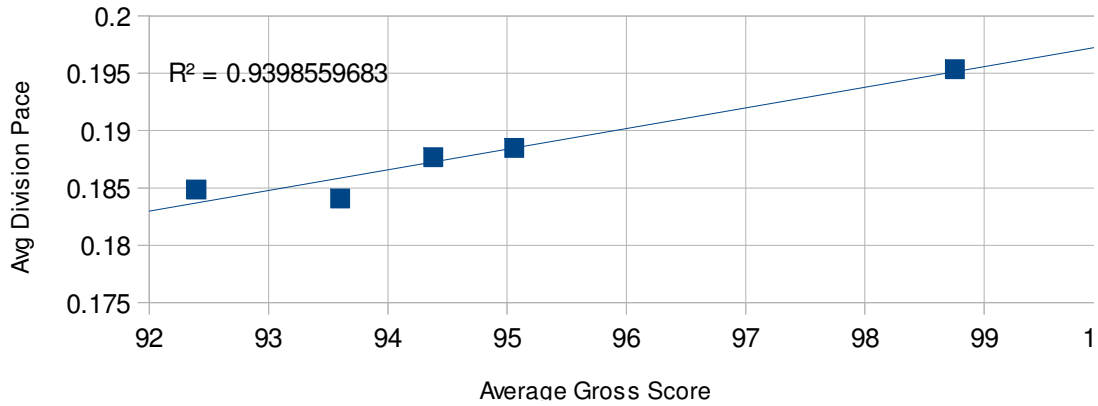

Summary

Gross Score vs Pace
Division Summaries - 11 Weeks

+3 Strokes = + 7 Minutes on Pace
Div 1 = 98.8 Gross @ 4:41

Divisions 1-5 Gross Score vs Pace

53 Events - 11 Weeks 2017
+3 Strokes = +7 Minutes

Average Age vs Pace, Div Summaries

Summary

00

12.0